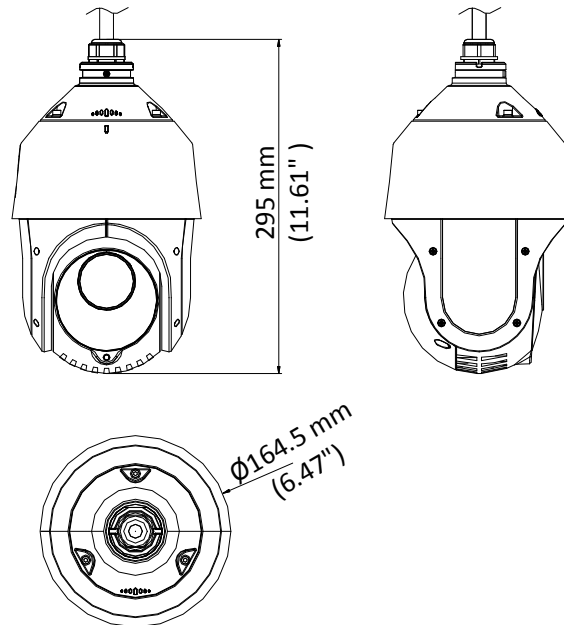

Order Model

DS-2AE4215TI-D(E)

Dimension